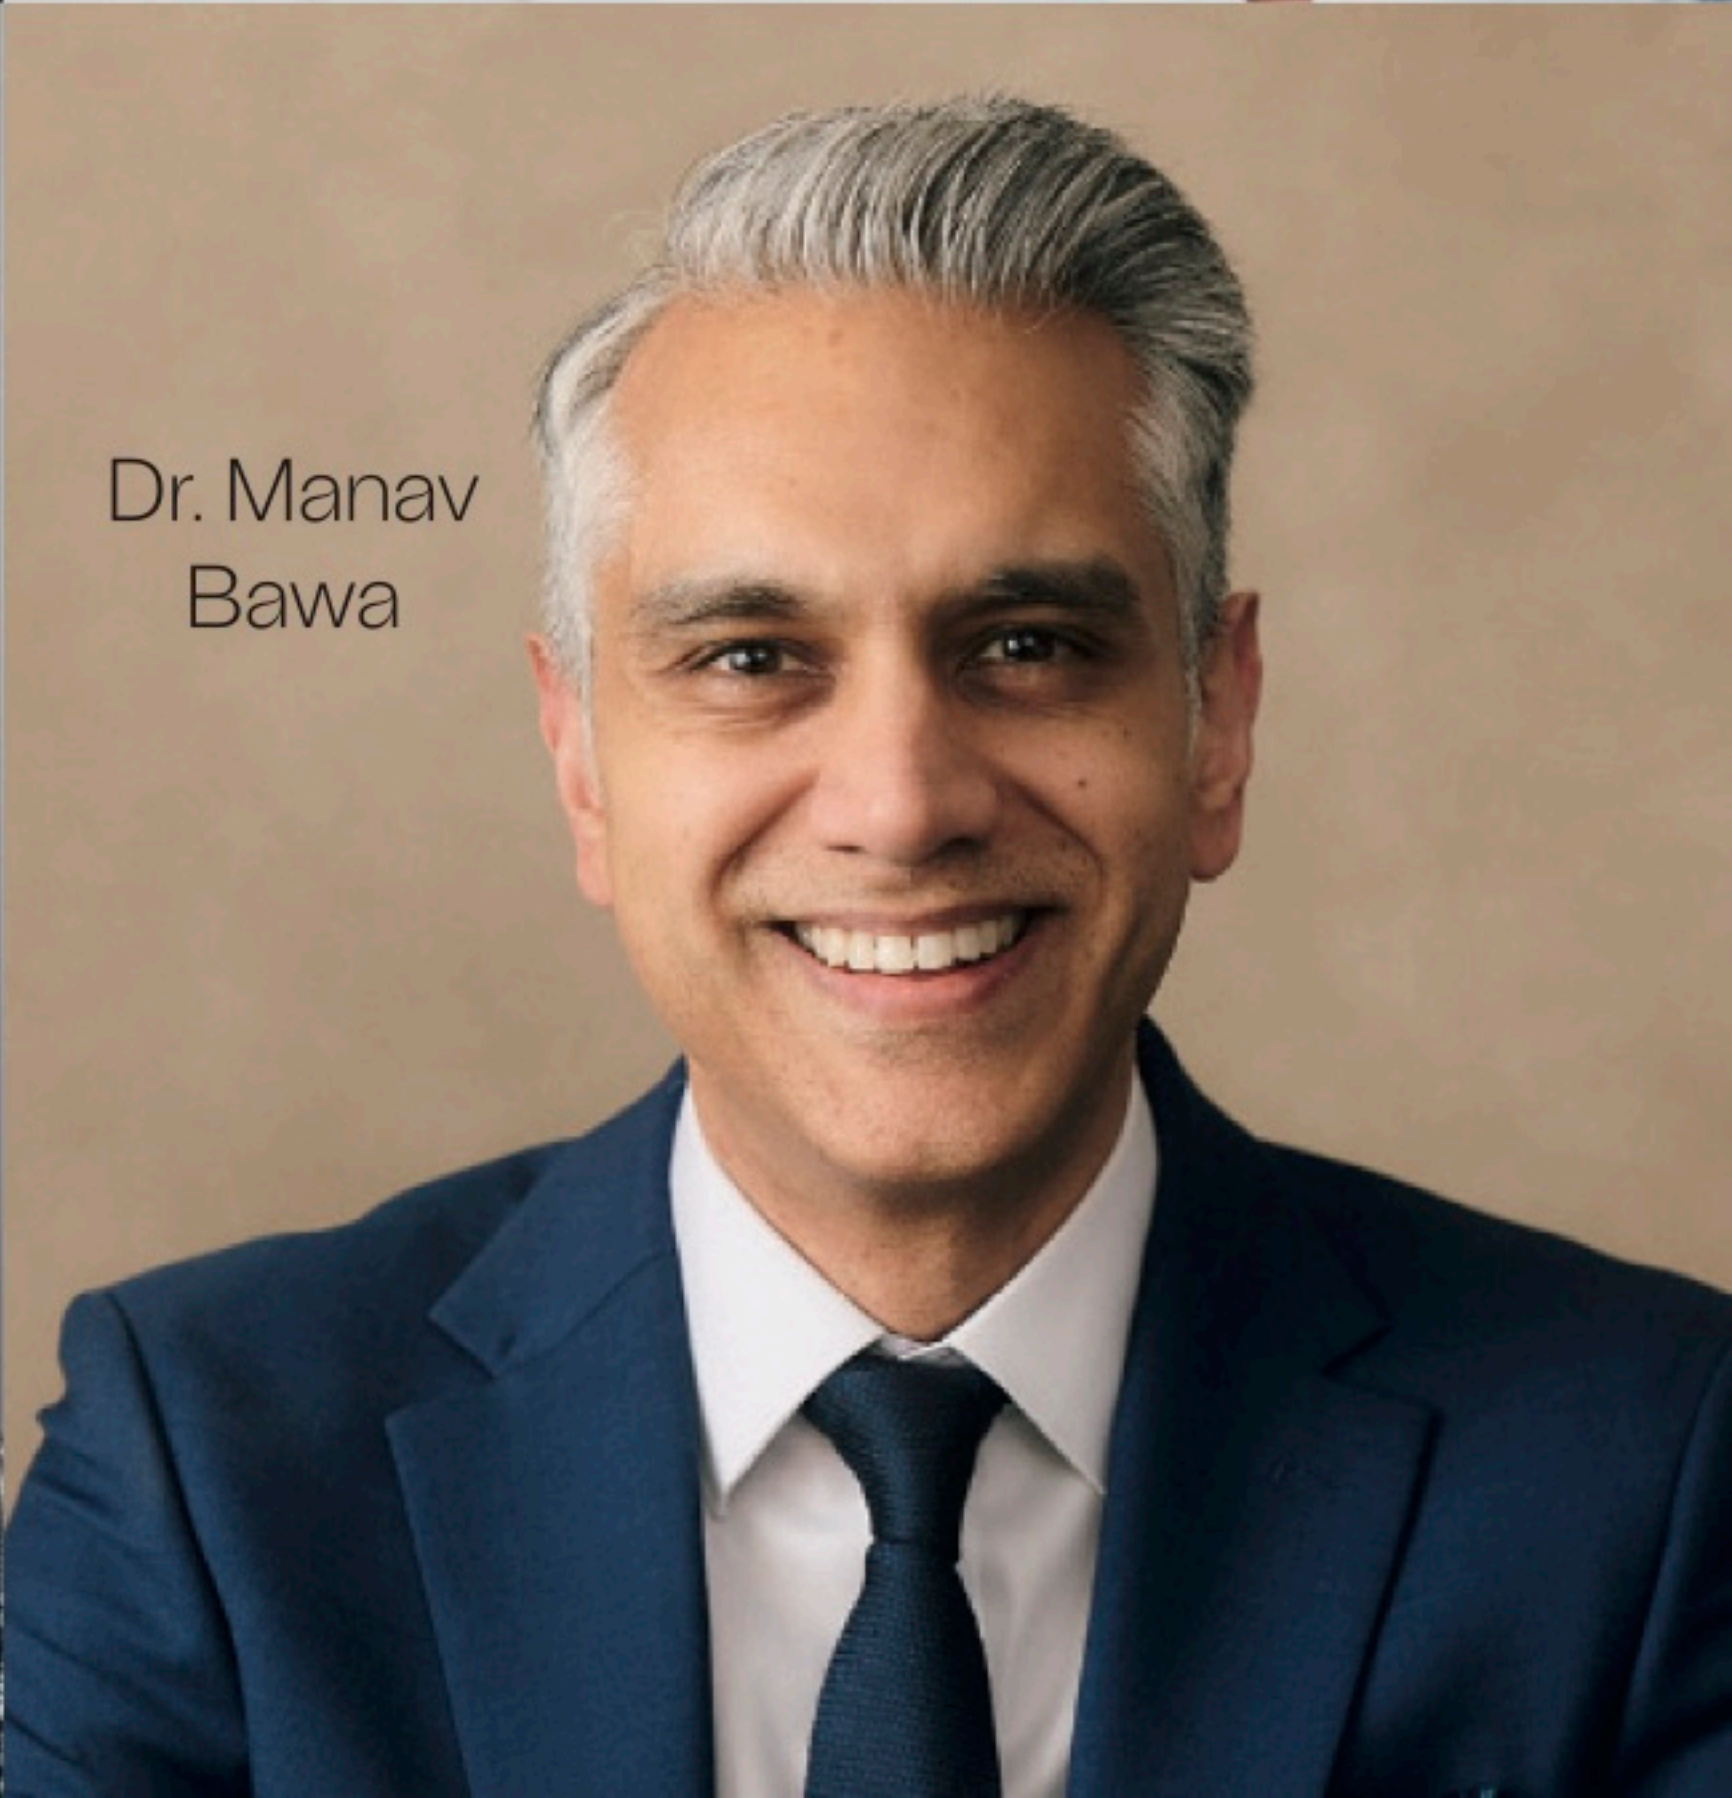

TATLER®

A woman with purple eye makeup and pink lips lies in a red chair, wearing a yellow off-the-shoulder dress. A man in a white patterned shirt leans over her, holding a magnifying glass to her face. A hand in a black glove holds a fan near her. The background is dark with a green wall.

**BEAUTY & COSMETIC
SURGERY GUIDE 2026**

Dr. Maha Shariff

Dr. Georgina Williams

Dr. Alaa Ati

Dr. Fiona McCarthy

Rebecca Amy Walker

Dr. Mandy Mak

Dr. Ameera Laher

Dr. Maryam Zamani

Dr. Liesel Holler

Dr. Anjuli Patel

Dr. Mariam Michail

Dr. Brendan Khong

Michaela Bolder

Dr. Melissa McKay

Dr. Jordan Faulkner

Dr. Tego Kirnon-Jackman

Dr. Mica Engel

Nichola Joss

Dr. Nina Bal

Dr. Manav Bawa