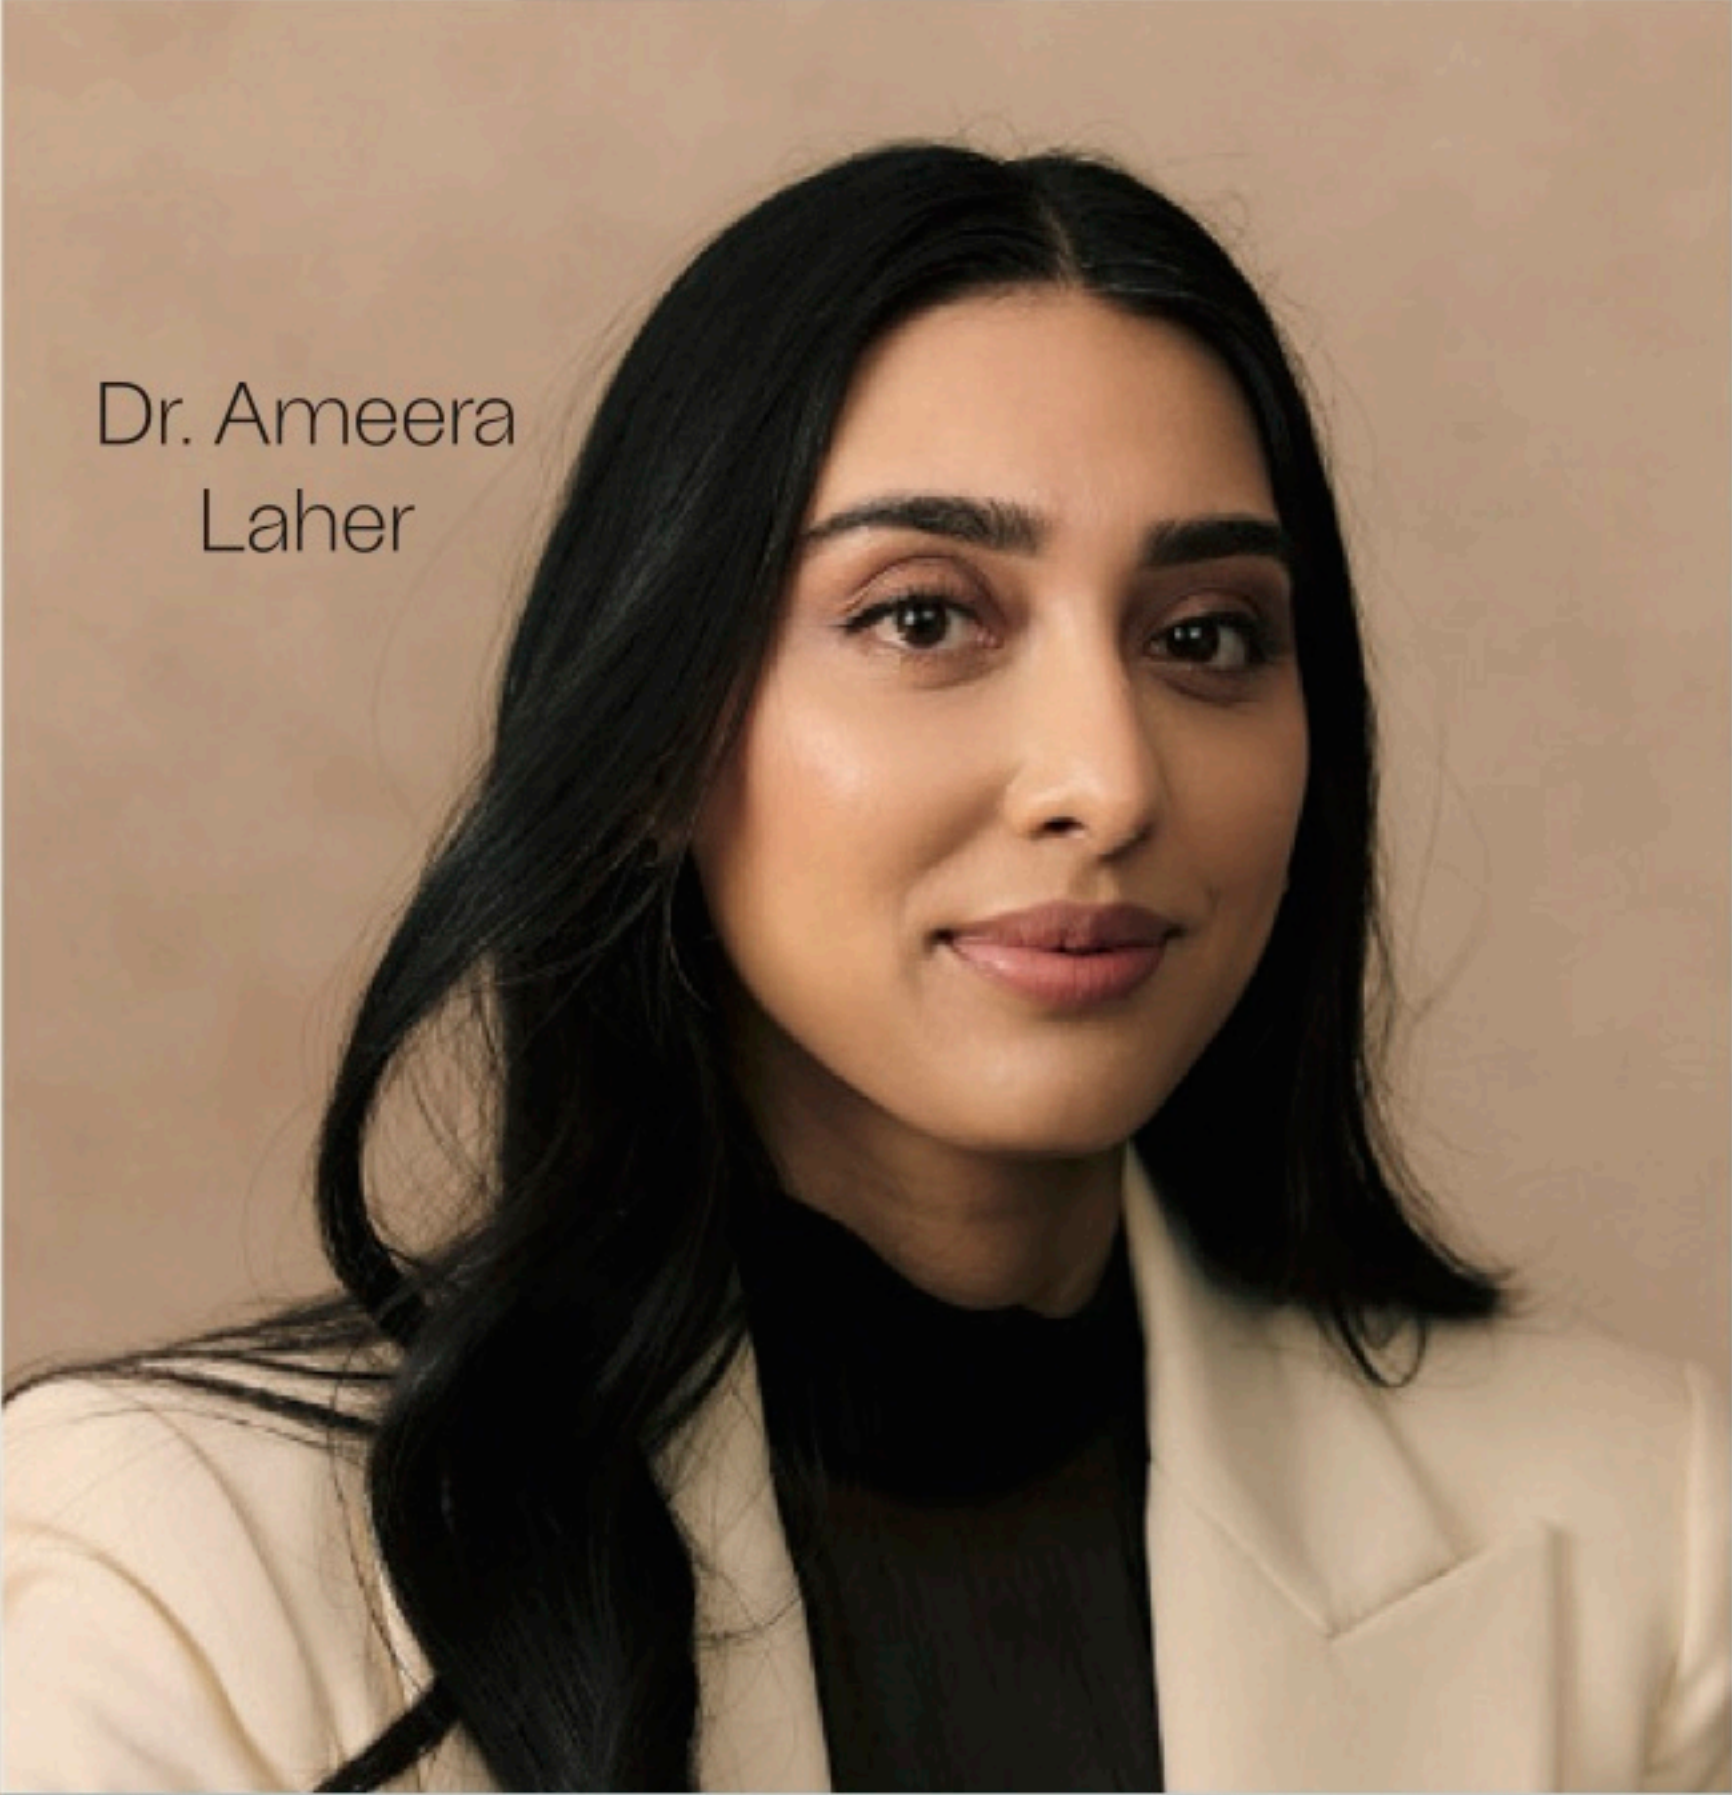

TATLER®

A woman with purple eye makeup and pink lips lies in a red chair, wearing a yellow off-the-shoulder dress. A man in a white patterned shirt leans over her, holding a magnifying glass to her face. A hand in a black glove holds a fan near her. The background is dark with a green wall.

**BEAUTY & COSMETIC
SURGERY GUIDE 2026**

Dr. Maha Shariff

Dr. Georgina Williams

Dr. Alaa Ati

Dr. Fiona McCarthy

Rebecca Amy Walker

Dr. Mandy Mak

Dr. Ameera Laher